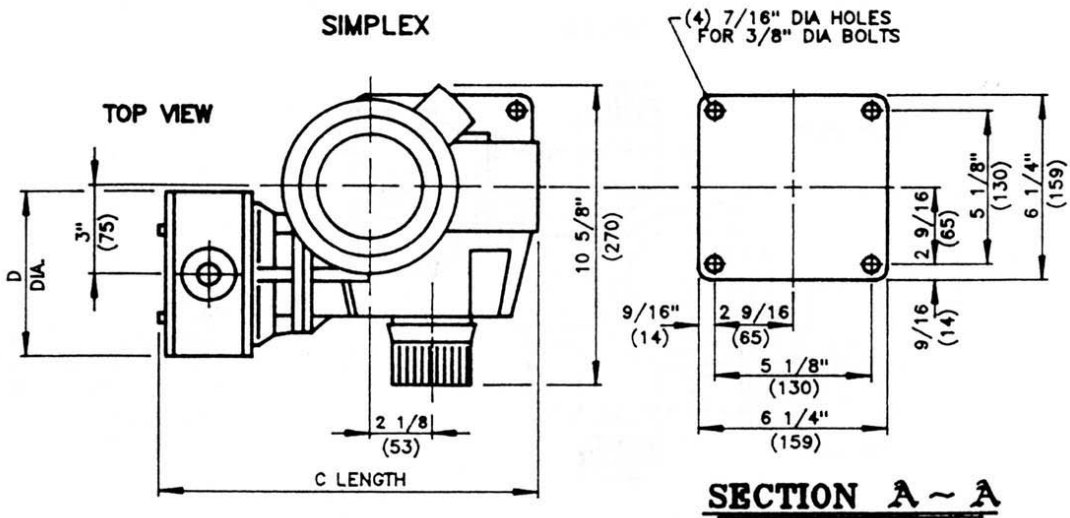

**SIMPLEX**

MODEL		A	B	C	D	DBL DIAPHRAGM		L CONNECTION	
						B	C	CEMENTED	NPT (FEMALE)
2311- 2341	In	11 1/4	5 3/8	13 5/8	5 7/8	7 1/4	15 1/2	1/2"	1/2"
	mm	286	136	345	149	183	392		
2351- 2361	In	12 1/4	5 7/16	13 13/16	6 5/16	7 5/16	15 11/16	1/2"	1/2"
	mm	312	138	350	160	185	397		
2371- 2391	In	15 7/16	6	15 9/16	7 1/2	7 7/8	17 7/16	1"	1"
	mm	392	152	395	190	200	443		

\*Contact factory for pump types not shown on drawing. Dimensions are for reference only unless certified by factory.