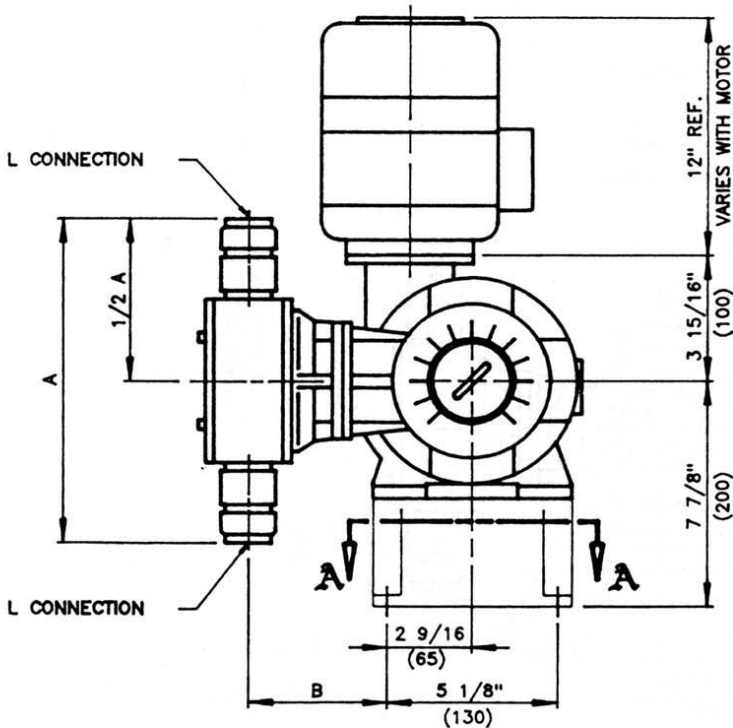

**SIMPLEX**

MODEL		A	B	C	D	DBL DIAPHRAGM		L CONNECTION	
						B	C	CEMENTED	NPT (FEMALE)
2311- 2341	In	11 1/4	5 3/8	13 5/8	5 7/8	7 1/4	15 1/2	1/2"	1/2"
	mm	286	136	345	149	183	392		
2351- 2361	In	12 1/4	5 7/16	13 13/16	6 5/16	7 5/16	15 11/16	1/2"	1/2"
	mm	312	138	350	160	185	397		
2371- 2391	In	15 7/16	6	15 9/16	7 1/2	7 7/8	17 7/16	1"	1"
	mm	392	152	395	190	200	443		

\*Contact factory for pump types not shown on drawing. Dimensions are for reference only unless certified by factory.