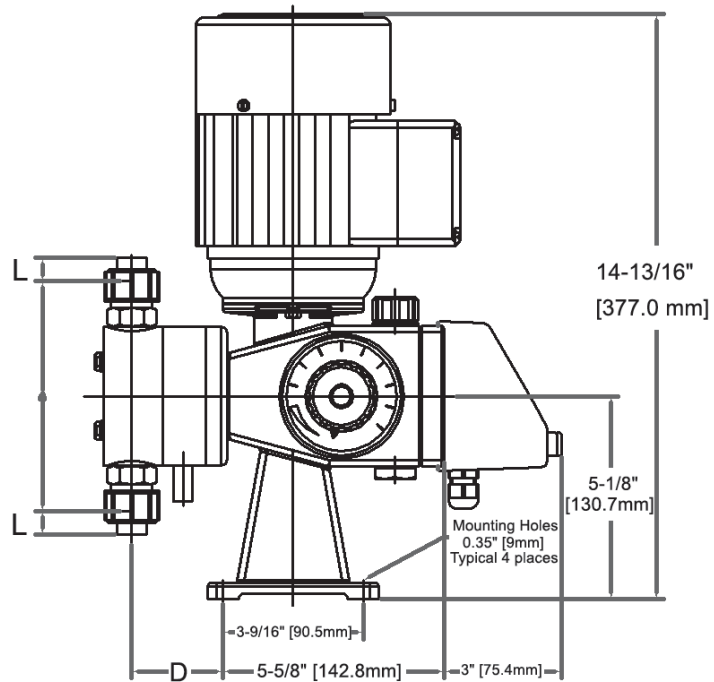

MEMDOS E/DX 4-156 Dimensions *

Type	A	B	C	L**
4 - 26	4.25	3.96	8.6	—
50 - 76	5.87	4.06	8.82	—
110 - 156	10.71	4.25	10.04	—

*All dimensions in above table are in inches.

**Dimensions depend on connection type

MEMDOS E/DX 160-300 Dimensions*

Type	A	B	C	D***	L**
E160-200	10.71	5.89	12.48	18.46	--
DX160-200	10.71	5.89	12.48	19.13	--
E300	12.76	6.00	12.60	18.46	--
DX300	12.76	6.00	12.60	19.13	--

*All dimensions in above table are in inches.

**Dimensions depend on connection type.

*** These figures are approximations.

- VIEW XX -

- VIEW YY -