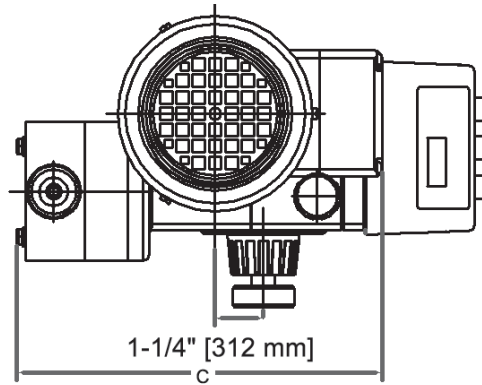

MEMDOS E/DX 4-156 Dimensions *

Type	A	B	C	L**
4 - 26	4.25	3.96	8.6	—
50 - 76	5.87	4.06	8.82	—
110 - 156	10.71	4.25	10.04	—

*All dimensions in above table are in inches.

**Dimensions depend on connection type

MEMDOS E/DX 160-300 Dimensions*

Type	A	B	C	D***	L**
E160-200	10.71	5.89	12.48	18.46	--
DX160-200	10.71	5.89	12.48	19.13	--
E300	12.76	6.00	12.60	18.46	--
DX300	12.76	6.00	12.60	19.13	--

*All dimensions in above table are in inches.

**Dimensions depend on connection type.

*** These figures are approximations.

- VIEW XX -

- VIEW YY -