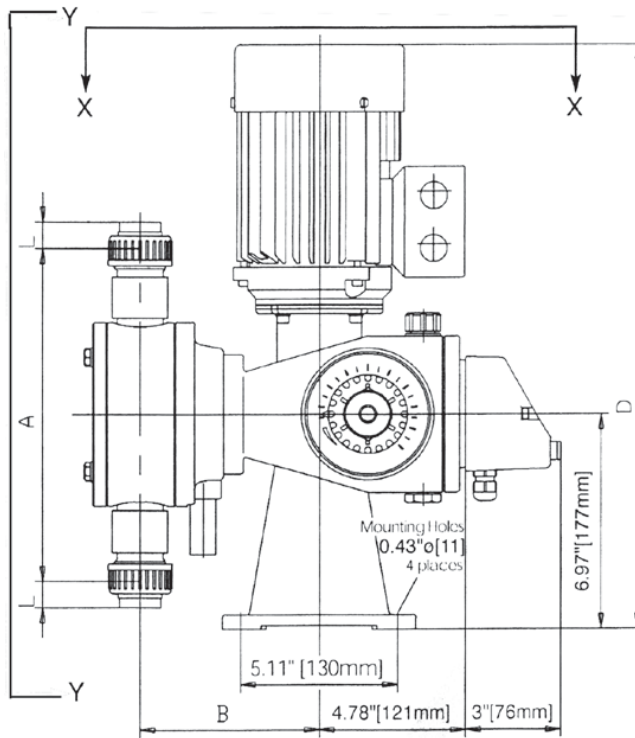

MEMDOS E/DX 4-156 Dimensions *

Type	A	B	C	L**
4 - 26	4.25	3.96	8.6	—
50 - 76	5.87	4.06	8.82	—
110 - 156	10.71	4.25	10.04	—

*All dimensions in above table are in inches.

**Dimensions depend on connection type

MEMDOS E/DX 160-300 Dimensions*

Type	A	B	C	D***	L**
E160-200	10.71	5.89	12.48	18.46	--
DX160-200	10.71	5.89	12.48	19.13	--
E300	12.76	6.00	12.60	18.46	--
DX300	12.76	6.00	12.60	19.13	--

*All dimensions in above table are in inches.

**Dimensions depend on connection type.

*** These figures are approximations.

- VIEW XX -

- VIEW YY -