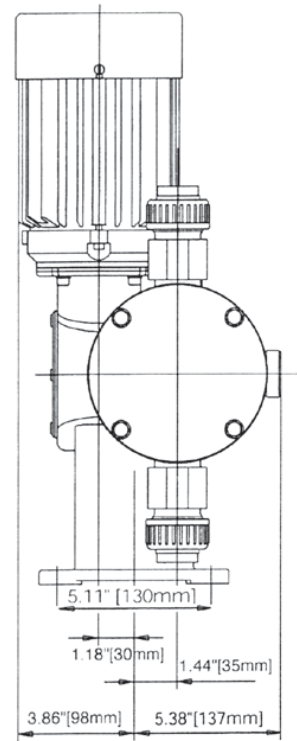

MEMDOS E/DX 4-156 Dimensions *

Type	A	B	C	L**
4 - 26	4.25	3.96	8.6	—
50 - 76	5.87	4.06	8.82	—
110 - 156	10.71	4.25	10.04	—

*All dimensions in above table are in inches.

**Dimensions depend on connection type

MEMDOS E/DX 160-300 Dimensions*

Type	A	B	C	D***	L**
E160-200	10.71	5.89	12.48	18.46	--
DX160-200	10.71	5.89	12.48	19.13	--
E300	12.76	6.00	12.60	18.46	--
DX300	12.76	6.00	12.60	19.13	--

*All dimensions in above table are in inches.

**Dimensions depend on connection type.

*** These figures are approximations.

- VIEW XX -

- VIEW YY -