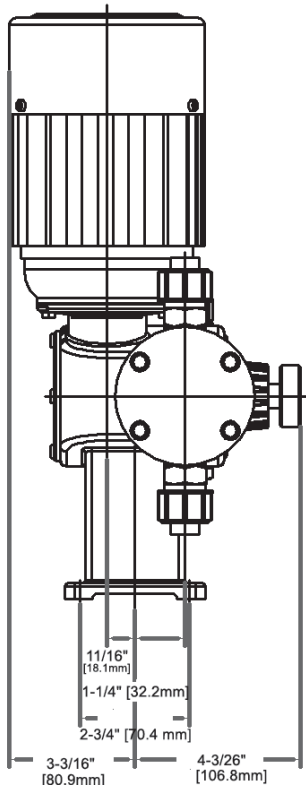

MEMDOS E/DX 4-156 Dimensions *

Type	A	B	C	L**
4 - 26	4.25	3.96	8.6	—
50 - 76	5.87	4.06	8.82	—
110 - 156	10.71	4.25	10.04	—

*All dimensions in above table are in inches.

**Dimensions depend on connection type

MEMDOS E/DX 160-300 Dimensions*

Type	A	B	C	D***	L**
E160-200	10.71	5.89	12.48	18.46	--
DX160-200	10.71	5.89	12.48	19.13	--
E300	12.76	6.00	12.60	18.46	--
DX300	12.76	6.00	12.60	19.13	--

*All dimensions in above table are in inches.

**Dimensions depend on connection type.

*** These figures are approximations.

- VIEW XX -

- VIEW YY -