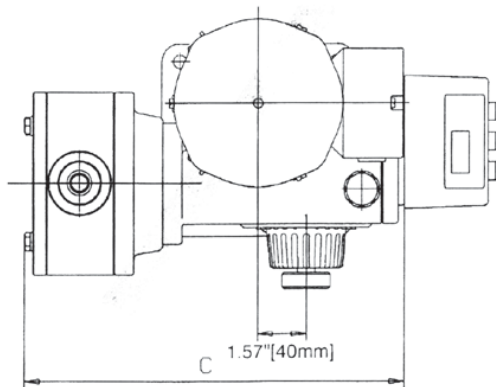

MEMDOS E/DX 4-156 Dimensions *

Type	A	B	C	L**
4 - 26	4.25	3.96	8.6	—
50 - 76	5.87	4.06	8.82	—
110 - 156	10.71	4.25	10.04	—

*All dimensions in above table are in inches.

**Dimensions depend on connection type

MEMDOS E/DX 160-300 Dimensions*

Type	A	B	C	D***	L**
E160-200	10.71	5.89	12.48	18.46	--
DX160-200	10.71	5.89	12.48	19.13	--
E300	12.76	6.00	12.60	18.46	--
DX300	12.76	6.00	12.60	19.13	--

*All dimensions in above table are in inches.

**Dimensions depend on connection type.

*** These figures are approximations.

- VIEW XX -

- VIEW YY -